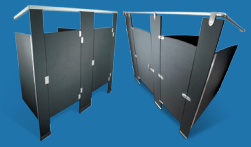

HIGH DENSITY POLYETHYLENE (HDPE)

CERTIFIED CLASS B FIRE RATING

Headrail braced solid plastic toilet partitions stocked in USA. Arch solid plastic is not available from stock.

100% POST-CONSUMER RECYCLED CONTENT

NOT AVAILABLE IN CLASS B

IN THE U.S.A.:

Hadrian Inc., 7420 Clover Avenue,
Mentor, Ohio, U.S.A. 44060
Telephone: (440) 942-9118 Fax: (440) 942-9618
U.S. toll free fax: 1-800-536-1469

IN CANADA AND AREAS OTHER THAN U.S.A.:

Hadrian Manufacturing Inc., 965 Syscon Road,
Burlington, Ontario, Canada L7L 5S3
Telephone: (905) 333-0300 Fax: (905) 333-1841
Canada toll free fax: 1-888-817-7701

IN CHINA:

Hadrian (Shanghai) Trading Ltd.,
Flat 309, 3/F Dongyi Mansion,
88-90 Changshu Road,
Shanghai, China 200040
Telephone: 86-21-6248-3850 Fax: 86-21-6248-8763