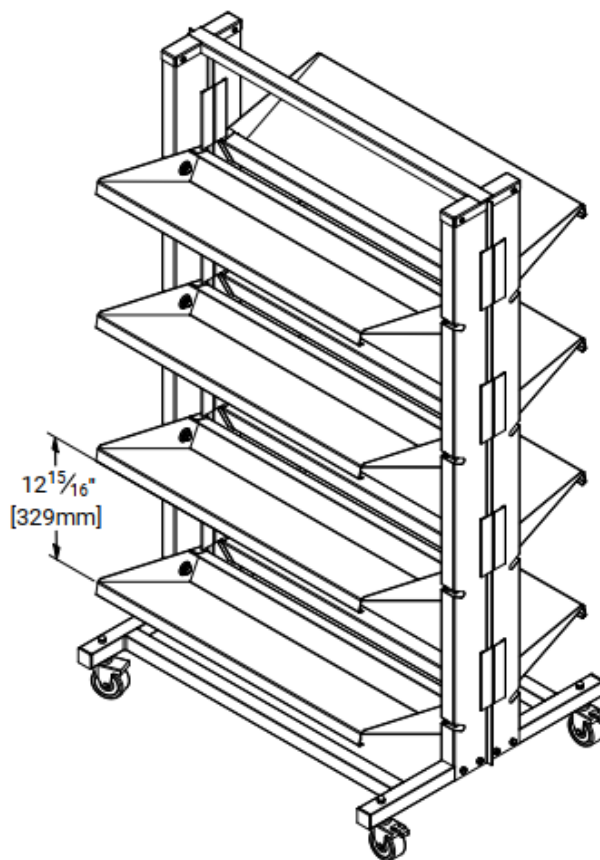

#### Material

Boot Rack Post: 16Ga (Galv)

Shelf Body: 18Ga (Galv)

Boot Rack Frame: 1 1/2" x 1 1/2" Tubing (Galv)

Top Stretcher: 16Ga (Galv)

Top Stretcher Post Cap: 20Ga (Galv)

Width	34" Unit	48" Unit
Post to Post	34" [864mm]	48" [1219mm]
Shelf	32" [813mm]	46" [1168mm]
Overall	36 13/16" [935mm]	50 13/16" [1291mm]