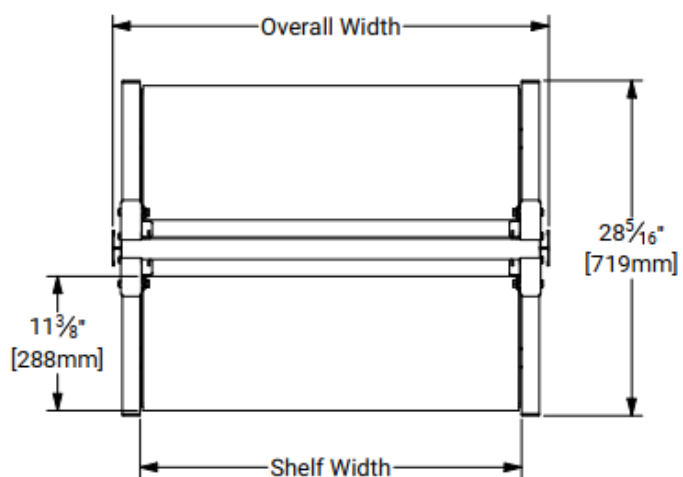

#### Material

Boot Rack Post: 16Ga (Galv)

Shelf Body: 18Ga (Galv)

Boot Rack Frame: 1 1/2" x 1 1/2" Tubing (Galv)

Top Stretcher: 16Ga (Galv)

Top Stretcher Post Cap: 20Ga (Galv)

Width	34" Unit	48" Unit
Post to Post	34" [864mm]	48" [1219mm]
Shelf	32" [813mm]	46" [1168mm]
Overall	36 13/16" [935mm]	50 13/16" [1291mm]