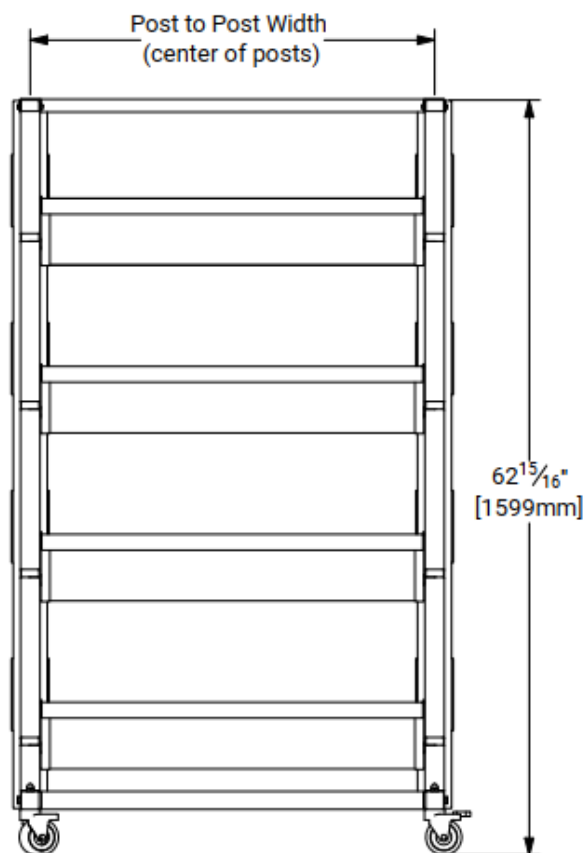

#### Material

Boot Rack Post: 16Ga (Galv)

Shelf Body: 18Ga (Galv)

Boot Rack Frame: 1 1/2" x 1 1/2" Tubing (Galv)

Top Stretcher: 16Ga (Galv)

Top Stretcher Post Cap: 20Ga (Galv)

Width	34" Unit	48" Unit
Post to Post	34" [864mm]	48" [1219mm]
Shelf	32" [813mm]	46" [1168mm]
Overall	36 13/16" [935mm]	50 13/16" [1291mm]