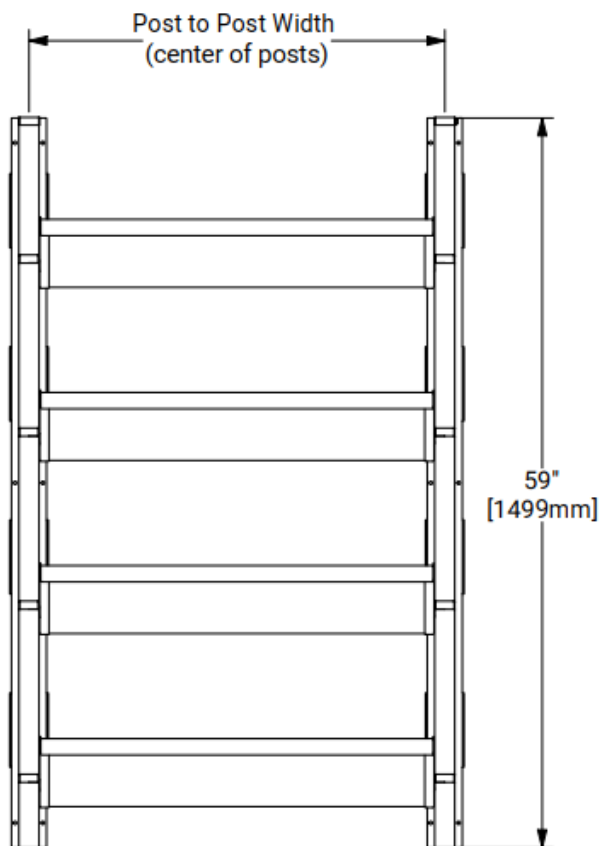

#### Material

Boot Rack Post: 16Ga (Galv)

Shelf Body: 18Ga (Galv)

Boot Rack Frame: 1 1/2" x 1 1/2" Tubing (Galv)

Top Stretcher: 16Ga (Galv)

Top Stretcher Post Cap: 20Ga (Galv)

Width	34" Unit	48" Unit
Post to Post	34" [864mm]	48" [1219mm]
Shelf	32" [813mm]	46" [1168mm]
Overall	36 13/16" [935mm]	50 13/16" [1291mm]

### Wall Mounted Boot Rack

#### Material

Boot Rack Post: 16Ga (Galv)

Shelf Body: 18Ga (Galv)

Width	34" Unit	48" Unit
Post to Post	34" [864mm]	48" [1219mm]
Shelf Width	32" [813mm]	46" [1168mm]
Overall Width	36 13/16" [935mm]	50 13/16" [1291mm]