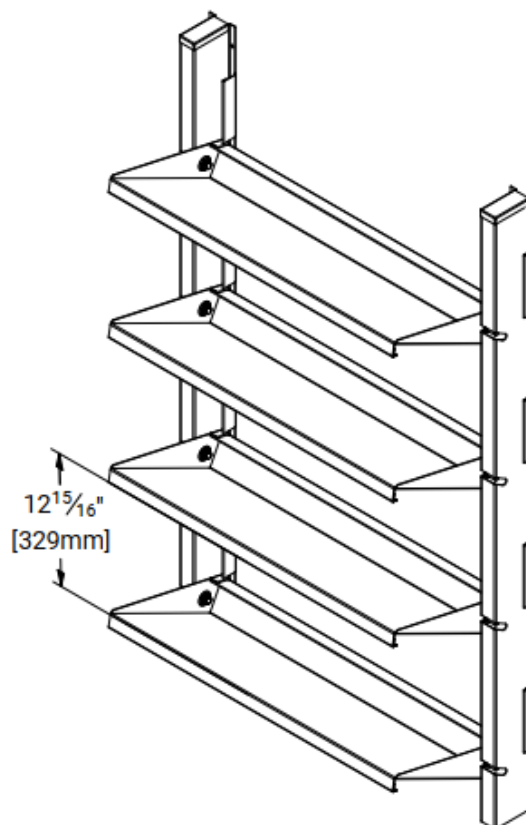

#### Material

Boot Rack Post: 16Ga (Galv)

Shelf Body: 18Ga (Galv)

Boot Rack Frame: 1 1/2" x 1 1/2" Tubing (Galv)

Top Stretcher: 16Ga (Galv)

Top Stretcher Post Cap: 20Ga (Galv)

Width	34" Unit	48" Unit
Post to Post	34" [864mm]	48" [1219mm]
Shelf	32" [813mm]	46" [1168mm]
Overall	36 13/16" [935mm]	50 13/16" [1291mm]

### Wall Mounted Boot Rack

#### Material

Boot Rack Post: 16Ga (Galv)

Shelf Body: 18Ga (Galv)

Width	34" Unit	48" Unit
Post to Post	34" [864mm]	48" [1219mm]
Shelf Width	32" [813mm]	46" [1168mm]
Overall Width	36 13/16" [935mm]	50 13/16" [1291mm]