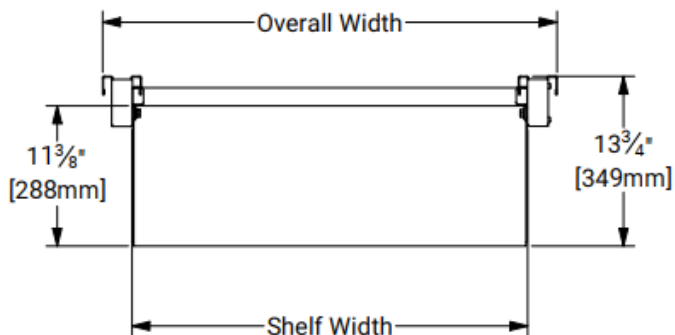

Wall Mounted Boot Rack

Material

Boot Rack Post: 16Ga (Galv)

Shelf Body: 18Ga (Galv)

Width	34" Unit	48" Unit
Post to Post	34" [864mm]	48" [1219mm]
Shelf Width	32" [813mm]	46" [1168mm]
Overall Width	36 13/16" [935mm]	50 13/16" [1291mm]