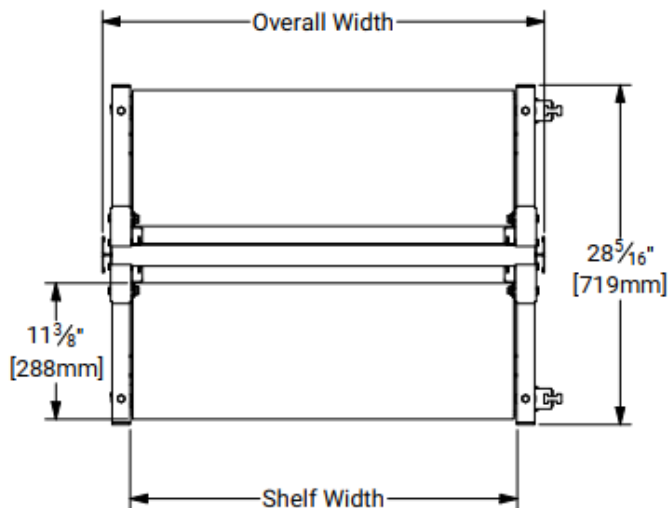

Mobile Boot Rack