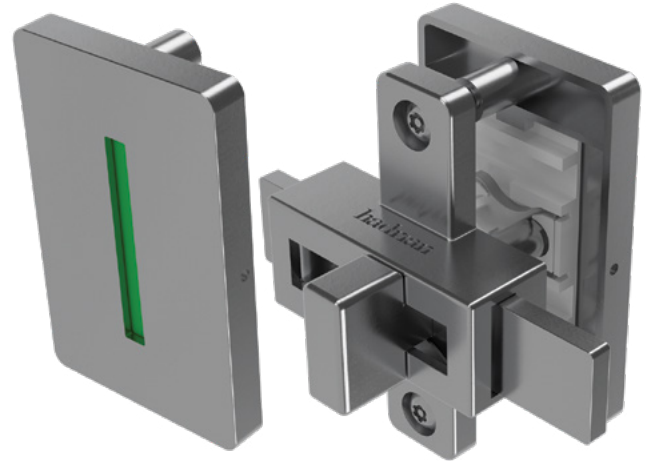

Indicator Latch for Restroom Partitions

Stylish, Elegant and Guest Friendly

Little things can make a big difference. Build a great guest experience into your restroom design with Hadrian's rectangular indicator latch. The unique shape has a larger surface viewing area than most latches, making it easy for guests to identify compartment availability.

The latch's sleek design complements the vertical flow of the partitions and allows doors to reset to a fully closed position, providing a uniform, neat appearance when not in use. The larger indicator area also helps keep the traffic in busy restrooms moving because guests won't be confused where to go or have to knock on doors to check if a compartment is available.

This attractive latch comes standard on phenolic partitions as well as powder coated and stainless steel Elite, Elite Plus and Elite Max partitions.

The Hadrian® Difference

Larger Indicator Area

Easy-to-read red / green indicator is over 150% larger than most indicators on the market.

Unique Rectangular Shape

Elegant latch design complements partition door shape.

Emergency Access Feature

A pin or Allen wrench inserted into side opening gives access to compartment in seconds.

Tamper-Resistant Screws