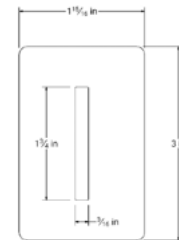

WHY CHOOSE HADRIAN?

Hadrian offers a wide selection of partition materials, configurations, and colors to meet the needs of any setting. Our durable partitions can stand up to the demands of busy restrooms, while offering flexible design options and an elevated guest experience.

You'll find partitions for enhanced privacy with extended height panels and doors with no sightline gaps. Our anti-graffiti solution will save time and money and keep your restrooms looking great. You can also complete your space with Hadrian lockers, locker benches and boot racks, as well as World Dryer® hand dryers and baby changing stations.