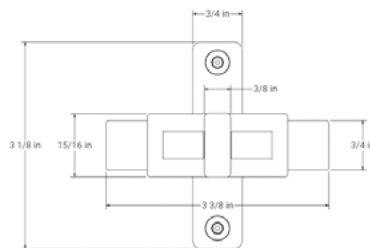

WHY CHOOSE HADRIAN?

Hadrian offers a wide selection of partition materials, configurations, and colors to meet the needs of any setting. Our durable partitions can stand up to the demands of busy restrooms, while offering flexible design options and an elevated guest experience.

You'll find partitions for enhanced privacy with extended height panels and doors with no sightline gaps. Our anti-graffiti solution will save time and money and keep your restrooms looking great. You can also complete your space with Hadrian lockers, locker benches and boot racks, as well as World Dryer® hand dryers and baby changing stations.