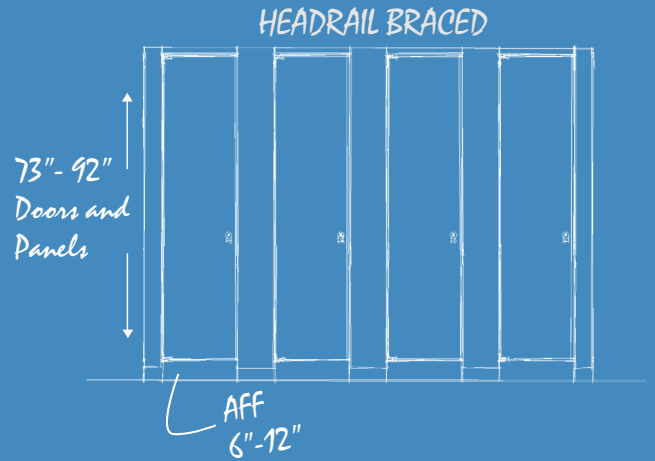

Why Elite Max?

MAXIMUM PRIVACY

92" high (1" increments between 73" and 92") and mounted 4", 6" and 9" AFF

NO-SIGHTLINE SOLUTION

Completely eliminates sightline gaps

PEDESTAL MOUNTED

Design oriented and easy floor maintenance

POWDER COATED AND STAINLESS STEEL

Easy to maintain, durable and fire resistant

EASY INSTALLATION

Light-weight material and the right design simplify installation