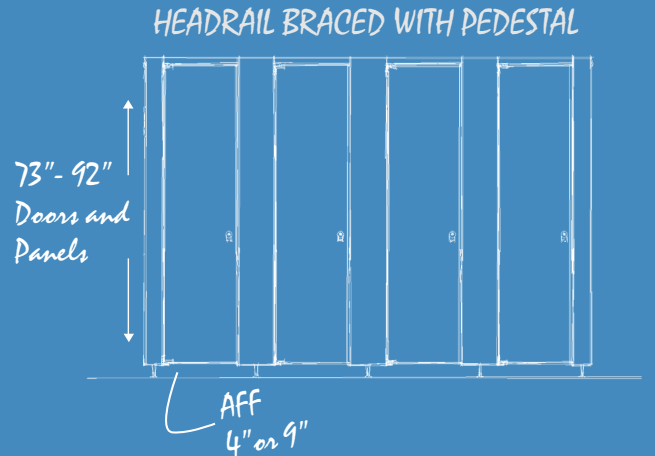

QUALITY WITHOUT COMPROMISE

Work with industry leaders who value workmanship