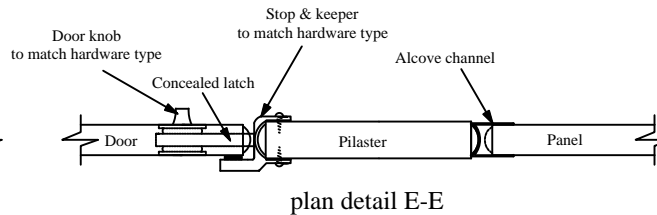

hadrian® STANDARD - Powder Coated Toilet Partitions - Ceiling Hung

Important Notes:

Structural steel or pre-cast concrete as support in ceiling. Structural support and drilling for studs by others. Studs available from Hadrian but installed by others.

Refer to final drawings for wood blocking information. Wood blocking is critical to ensure a rigid installation.

Hadrian supplied ceiling studs MUST be used to create a secure installation.

Maximum recommended floor to ceiling distance: 3137mm (123.5")