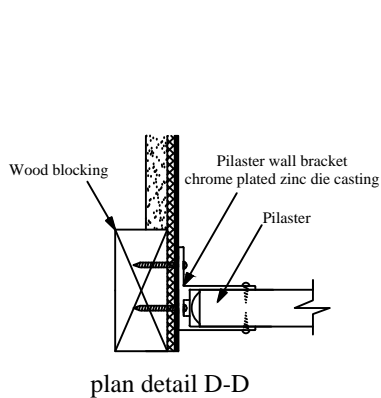

hadrian® STANDARD - Powder Coated Toilet Partitions - Ceiling Hung

Important Notes:

Structural steel or pre-cast concrete as support in ceiling. Structural support and drilling for studs by others. Studs available from Hadrian but installed by others.

Refer to final drawings for wood blocking information. Wood blocking is critical to ensure a rigid installation.

Hadrian supplied ceiling studs MUST be used to create a secure installation.

Maximum recommended floor to ceiling distance: 3137mm (123.5")