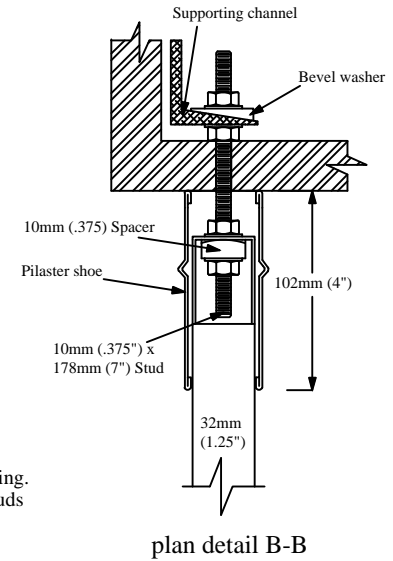

hadrian® STANDARD - Powder Coated Toilet Partitions - Ceiling Hung

Important Notes:

Structural steel or pre-cast concrete as support in ceiling. Structural support and drilling for studs by others. Studs available from Hadrian but installed by others.

Refer to final drawings for wood blocking information. Wood blocking is critical to ensure a rigid installation.

Hadrian supplied ceiling studs MUST be used to create a secure installation.

Maximum recommended floor to ceiling distance: 3137mm (123.5")