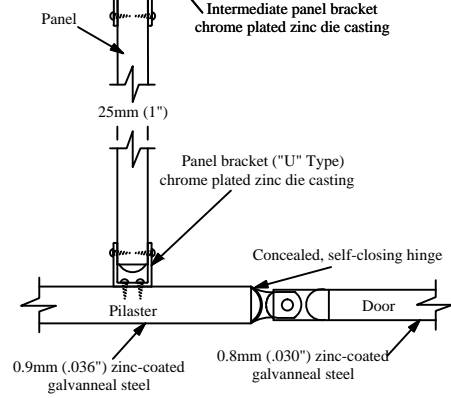

hadrian® STANDARD - Powder Coated Toilet Partitions - Ceiling Hung

Important Notes:

Structural steel or pre-cast concrete as support in ceiling. Structural support and drilling for studs by others. Studs available from Hadrian but installed by others.

Refer to final drawings for wood blocking information. Wood blocking is critical to ensure a rigid installation.

Hadrian supplied ceiling studs MUST be used to create a secure installation.

Maximum recommended floor to ceiling distance: 3137mm (123.5")