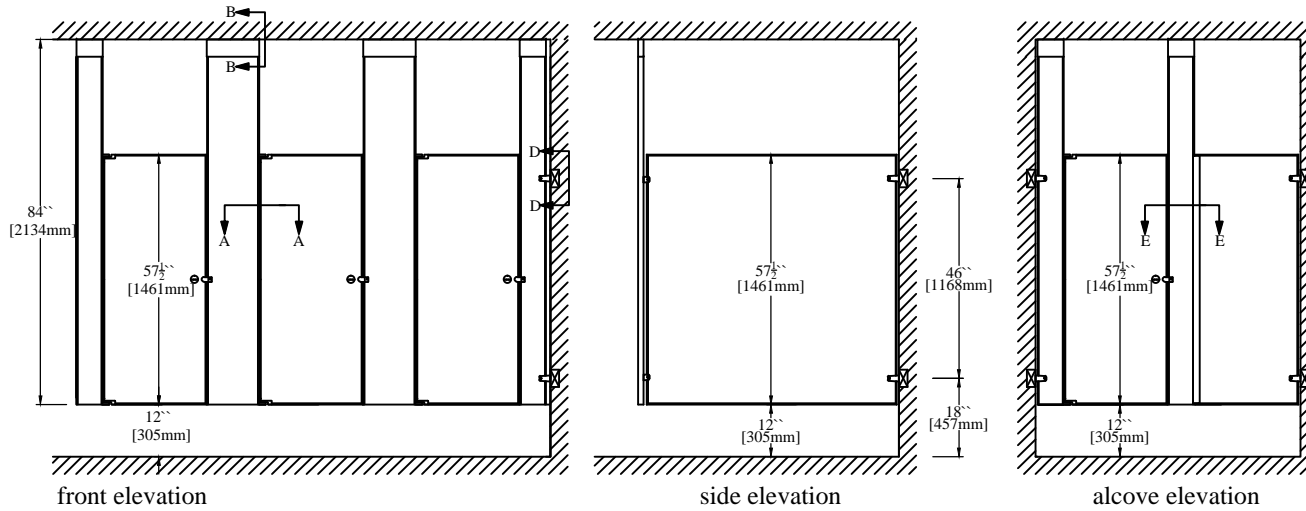

hadrian® STANDARD - Powder Coated Toilet Partitions - Ceiling Hung

Important Notes:

Structural steel or pre-cast concrete as support in ceiling. Structural support and drilling for studs by others. Studs available from Hadrian but installed by others.

Refer to final drawings for wood blocking information. Wood blocking is critical to ensure a rigid installation.

Hadrian supplied ceiling studs MUST be used to create a secure installation.

Maximum recommended floor to ceiling distance: 3137mm (123.5")