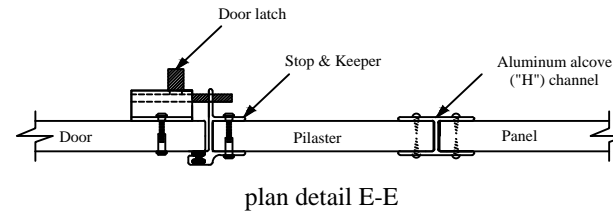

hadrian® STANDARD - Solid Plastic Toilet Partitions - Ceiling Hung

Important Notes:
Structural steel or pre-cast concrete as support in ceiling.
Structural support and drilling for studs by others. Studs available from Hadrian but installed by others.

Refer to final drawings for wood blocking information. Wood blocking is critical to ensure a rigid installation.

Hadrian supplied ceiling studs MUST be used to create a secure installation.

Maximum recommended floor to ceiling distance: 2743mm (108 inches)