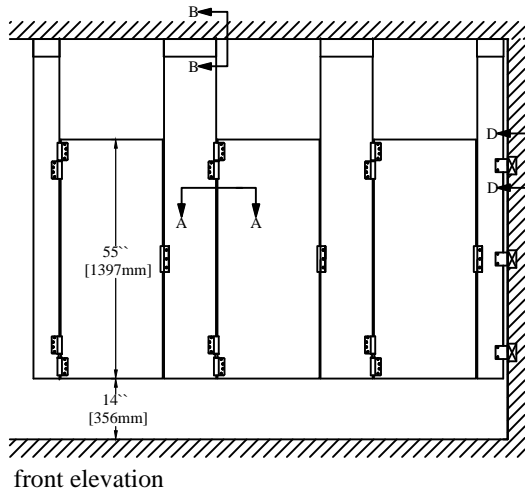

hadrian® STANDARD - Solid Plastic Toilet Partitions - Ceiling Hung

Important Notes:
Structural steel or pre-cast concrete as support in ceiling.
Structural support and drilling for studs by others. Studs available from Hadrian but installed by others.

Refer to final drawings for wood blocking information. Wood blocking is critical to ensure a rigid installation.

Hadrian supplied ceiling studs MUST be used to create a secure installation.

Maximum recommended floor to ceiling distance: 2743mm (108 inches)