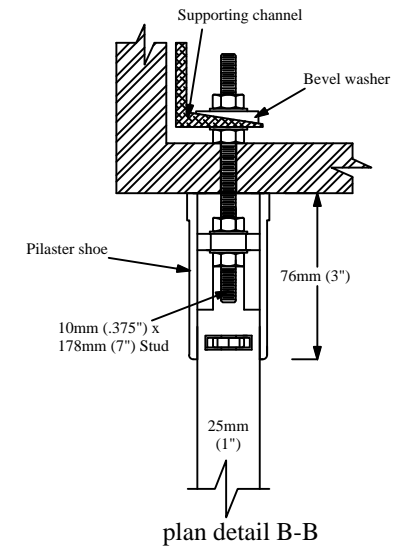

hadrian® STANDARD - Solid Plastic Toilet Partitions - Ceiling Hung

Important Notes:
Structural steel or pre-cast concrete as support in ceiling.
Structural support and drilling for studs by others. Studs available from Hadrian but installed by others.

Refer to final drawings for wood blocking information. Wood blocking is critical to ensure a rigid installation.

Hadrian supplied ceiling studs MUST be used to create a secure installation.

Maximum recommended floor to ceiling distance: 2743mm (108 inches)