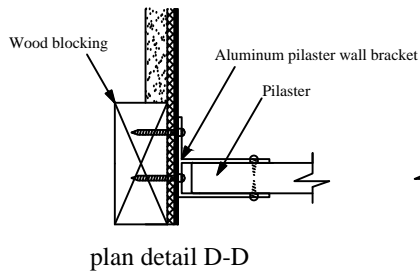

hadrian® STANDARD - Solid Plastic Toilet Partitions - Ceiling Hung

Important Notes:
Structural steel or pre-cast concrete as support in ceiling.
Structural support and drilling for studs by others. Studs available from Hadrian but installed by others.

Refer to final drawings for wood blocking information. Wood blocking is critical to ensure a rigid installation.

Hadrian supplied ceiling studs MUST be used to create a secure installation.

Maximum recommended floor to ceiling distance: 2743mm (108 inches)