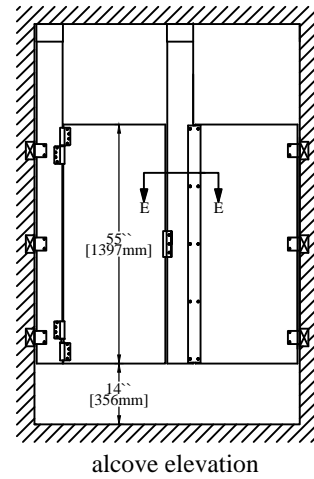

hadrian® STANDARD - Solid Plastic Toilet Partitions - Ceiling Hung

Important Notes:
Structural steel or pre-cast concrete as support in ceiling.
Structural support and drilling for studs by others. Studs available from Hadrian but installed by others.

Refer to final drawings for wood blocking information. Wood blocking is critical to ensure a rigid installation.

Hadrian supplied ceiling studs MUST be used to create a secure installation.

Maximum recommended floor to ceiling distance: 2743mm (108 inches)