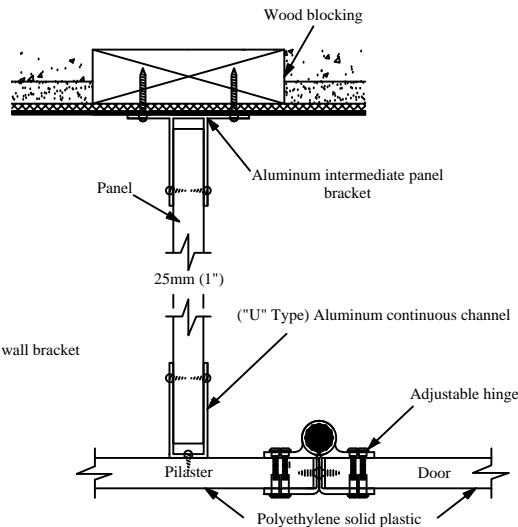

hadrian® STANDARD - Solid Plastic Toilet Partitions - Ceiling Hung

Important Notes:
Structural steel or pre-cast concrete as support in ceiling.
Structural support and drilling for studs by others. Studs available from Hadrian but installed by others.

Refer to final drawings for wood blocking information. Wood blocking is critical to ensure a rigid installation.

Hadrian supplied ceiling studs MUST be used to create a secure installation.

Maximum recommended floor to ceiling distance: 2743mm (108 inches)