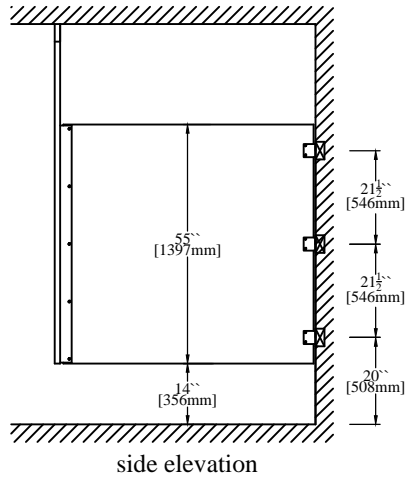

hadrian® STANDARD - Solid Plastic Toilet Partitions - Ceiling Hung

Important Notes:
Structural steel or pre-cast concrete as support in ceiling.
Structural support and drilling for studs by others. Studs available from Hadrian but installed by others.

Refer to final drawings for wood blocking information. Wood blocking is critical to ensure a rigid installation.

Hadrian supplied ceiling studs MUST be used to create a secure installation.

Maximum recommended floor to ceiling distance: 2743mm (108 inches)