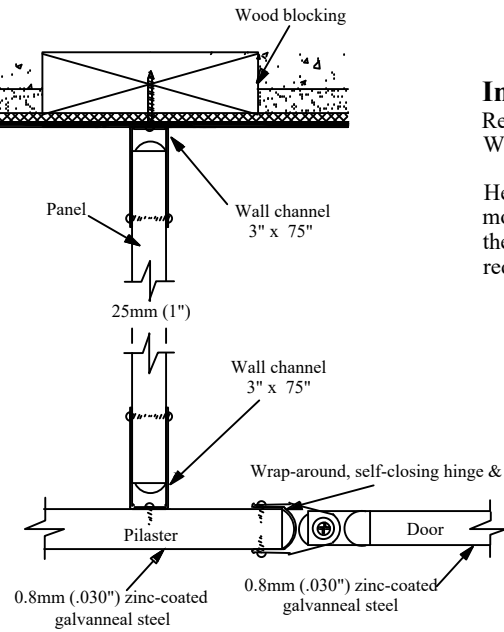

hadrian[®] ELITE PLUS SERIES - Powder Coated Toilet Partitions - Headrail Braced

25mm (1") x 41mm (1.625") extruded anodized aluminum anti-grip headrail. Headrail sits 3mm (.125") above pilaster.

Important Notes:

Refer to final drawings for wood blocking information. Wood blocking is critical to ensure a rigid installation

Headrail braced Elite Plus series toilet partitions cannot be mounted 229mm (9") above floor as required by ADA and therefore are not suitable for installations where ADA requirements are enforced.