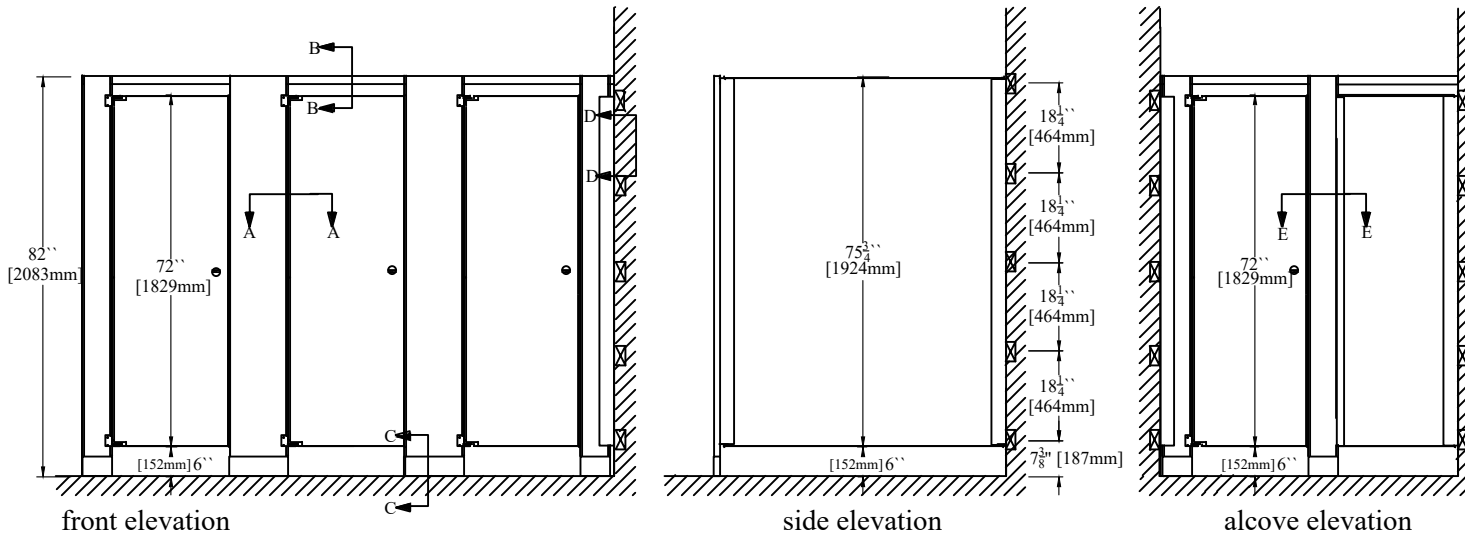

hadrian[®] ELITE PLUS SERIES - Powder Coated Toilet Partitions - Headrail Braced

25mm (1") x 41mm (1.625") extruded anodized aluminum anti-grip headrail. Headrail sits 3mm (.125") above pilaster.

Important Notes:

Refer to final drawings for wood blocking information. Wood blocking is critical to ensure a rigid installation

Headrail braced Elite Plus series toilet partitions cannot be mounted 229mm (9") above floor as required by ADA and therefore are not suitable for installations where ADA requirements are enforced.