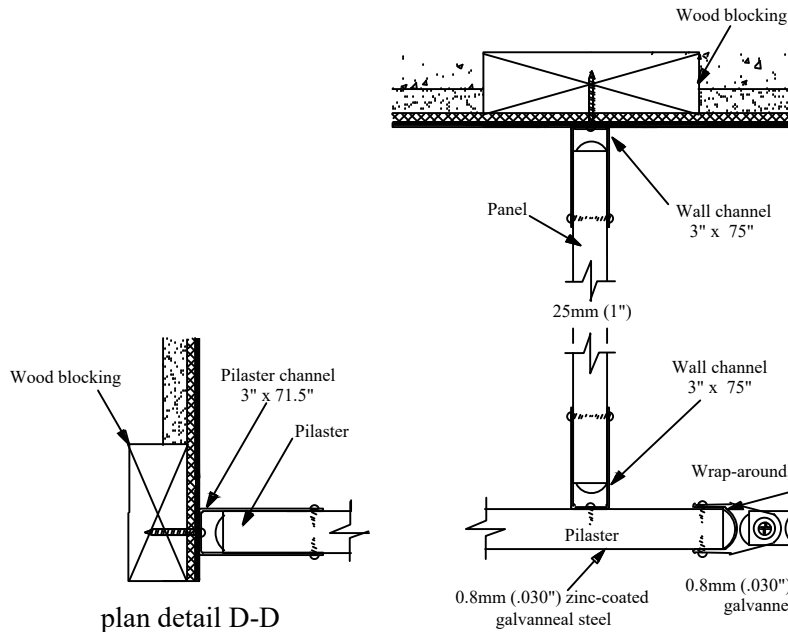

hadrian[®] ELITE PLUS SERIES - Powder Coated Toilet Partitions - Headrail Braced

25mm (1") x 41mm (1.625") extruded anodized aluminum anti-grip headrail. Headrail sits 3mm (.125") above pilaster.

Important Notes:

Refer to final drawings for wood blocking information. Wood blocking is critical to ensure a rigid installation

Headrail braced Elite Plus series toilet partitions cannot be mounted 229mm (9") above floor as required by ADA and therefore are not suitable for installations where ADA requirements are enforced.