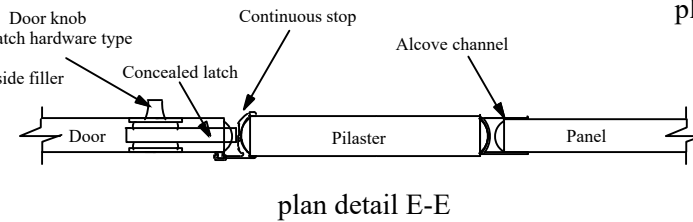

hadrian[®] ELITE PLUS SERIES - Powder Coated Toilet Partitions - Headrail Braced

25mm (1") x 41mm (1.625") extruded anodized aluminum anti-grip headrail. Headrail sits 3mm (.125") above pilaster.

Important Notes:

Refer to final drawings for wood blocking information. Wood blocking is critical to ensure a rigid installation

Headrail braced Elite Plus series toilet partitions cannot be mounted 229mm (9") above floor as required by ADA and therefore are not suitable for installations where ADA requirements are enforced.