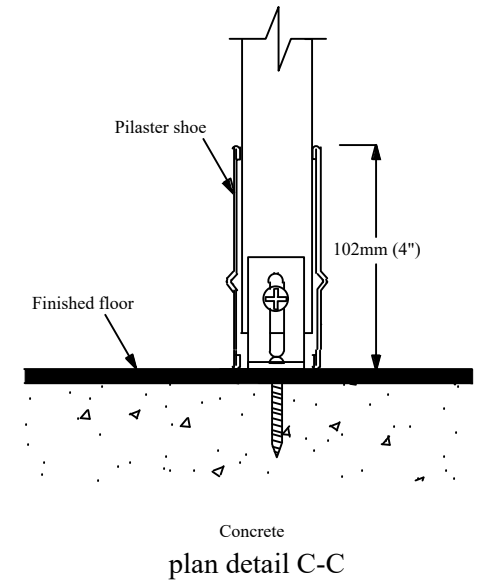

hadrian[®] ELITE PLUS SERIES - Powder Coated Toilet Partitions - Headrail Braced

25mm (1") x 41mm (1.625") extruded anodized aluminum anti-grip headrail. Headrail sits 3mm (.125") above pilaster.

Important Notes:

Refer to final drawings for wood blocking information. Wood blocking is critical to ensure a rigid installation

Headrail braced Elite Plus series toilet partitions cannot be mounted 229mm (9") above floor as required by ADA and therefore are not suitable for installations where ADA requirements are enforced.