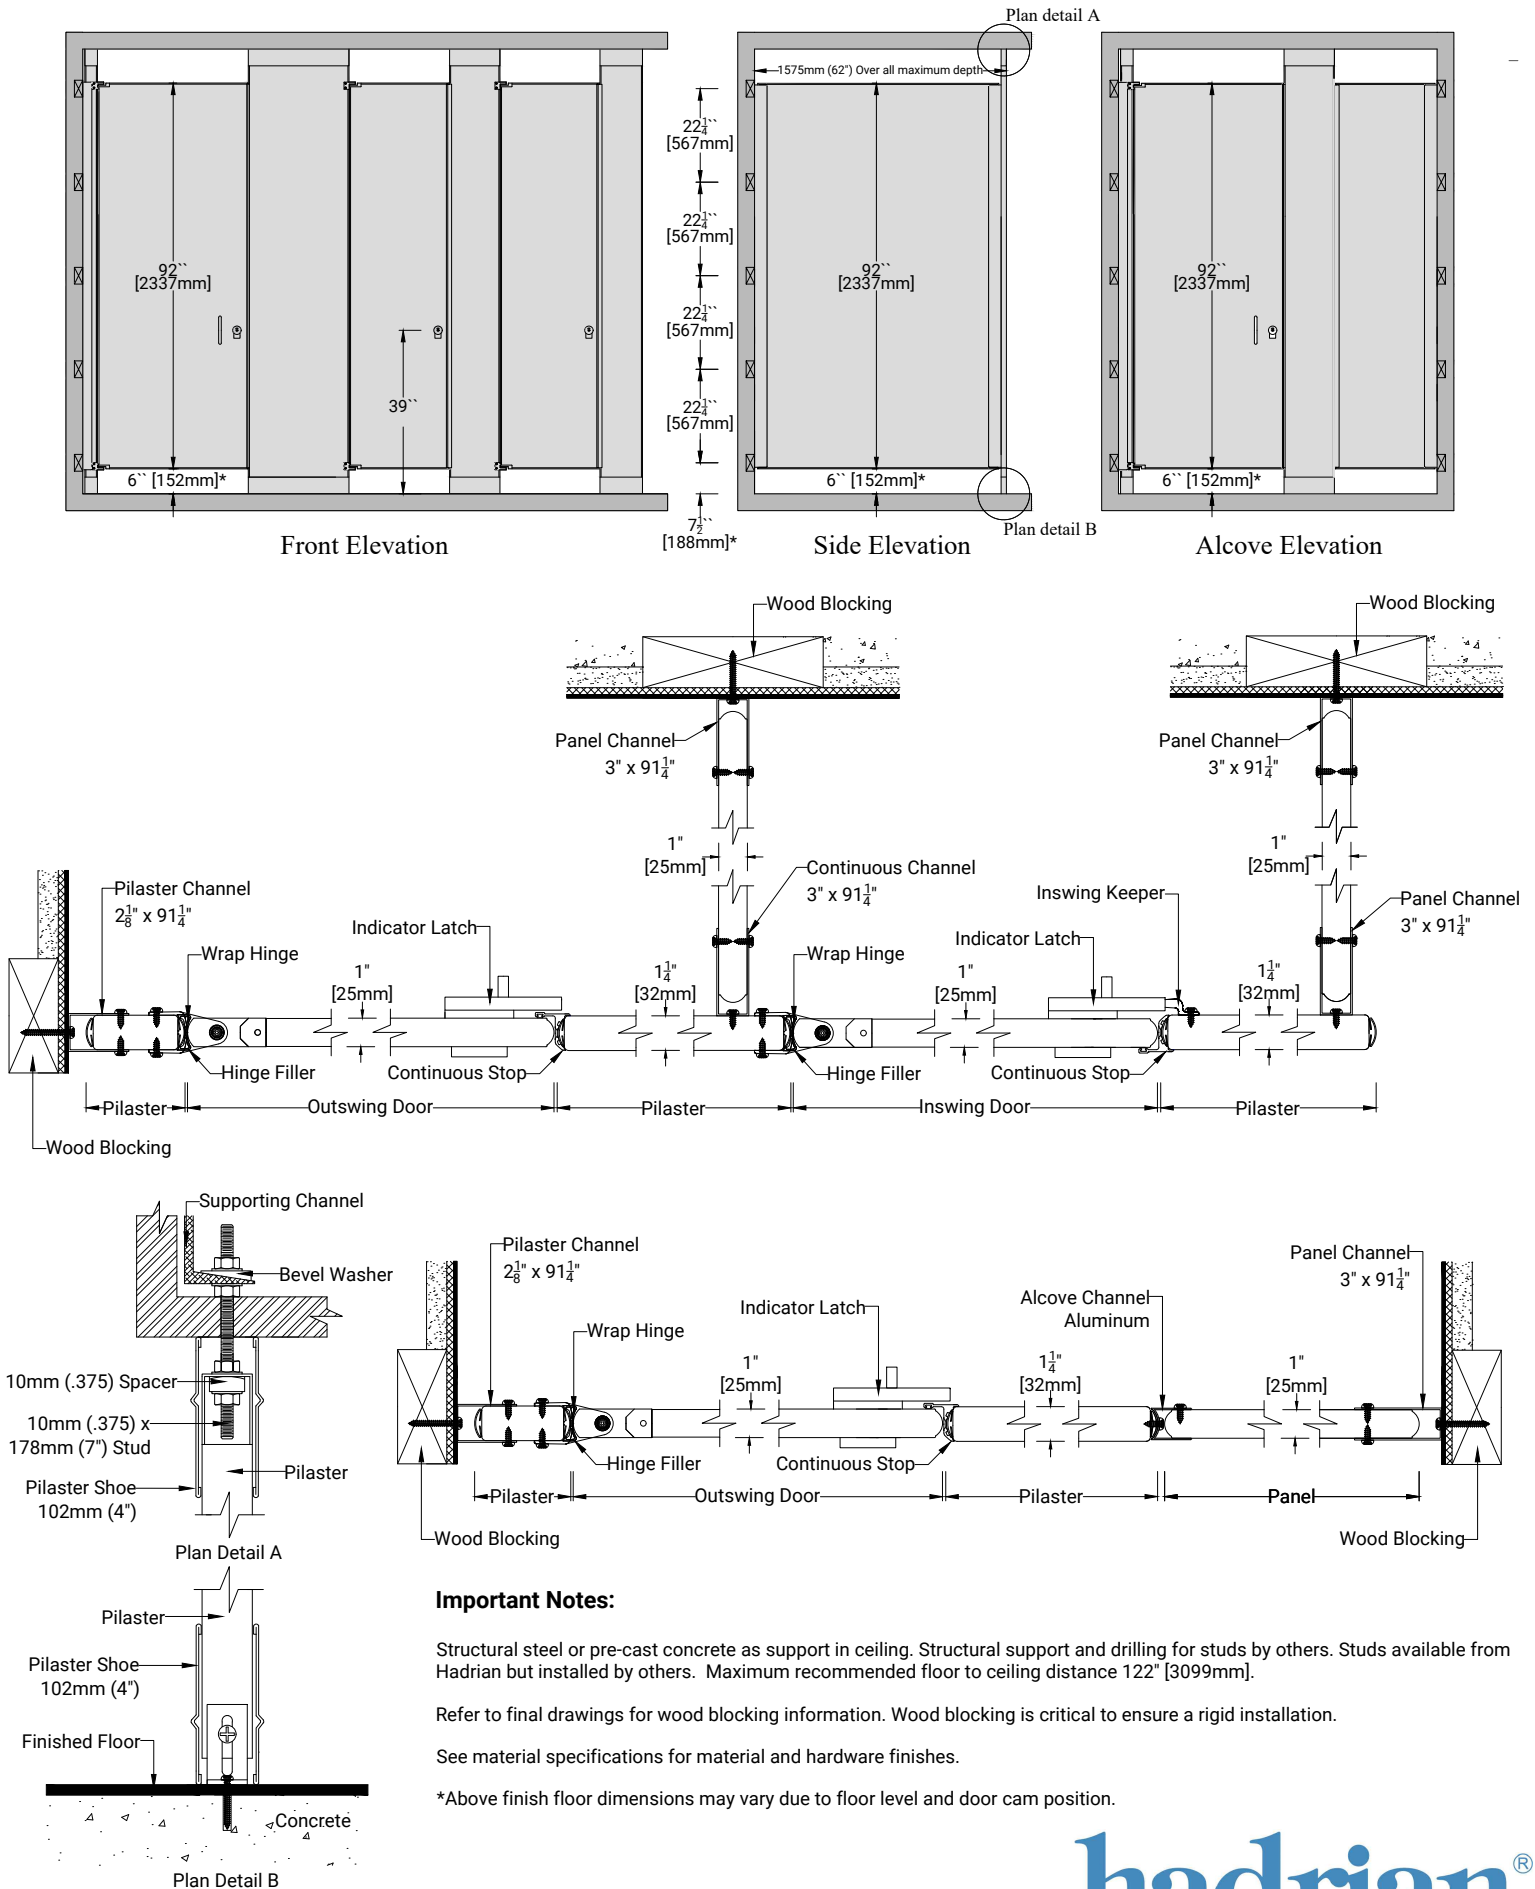

# Metal Toilet Partitions

## Elite Max Series - Floor Mounted Headrail Braced

### Important Notes:

Structural steel or pre-cast concrete as support in ceiling. Structural support and drilling for studs by others. Studs available from Hadrian but installed by others. Maximum recommended floor to ceiling distance 122" [3099mm].