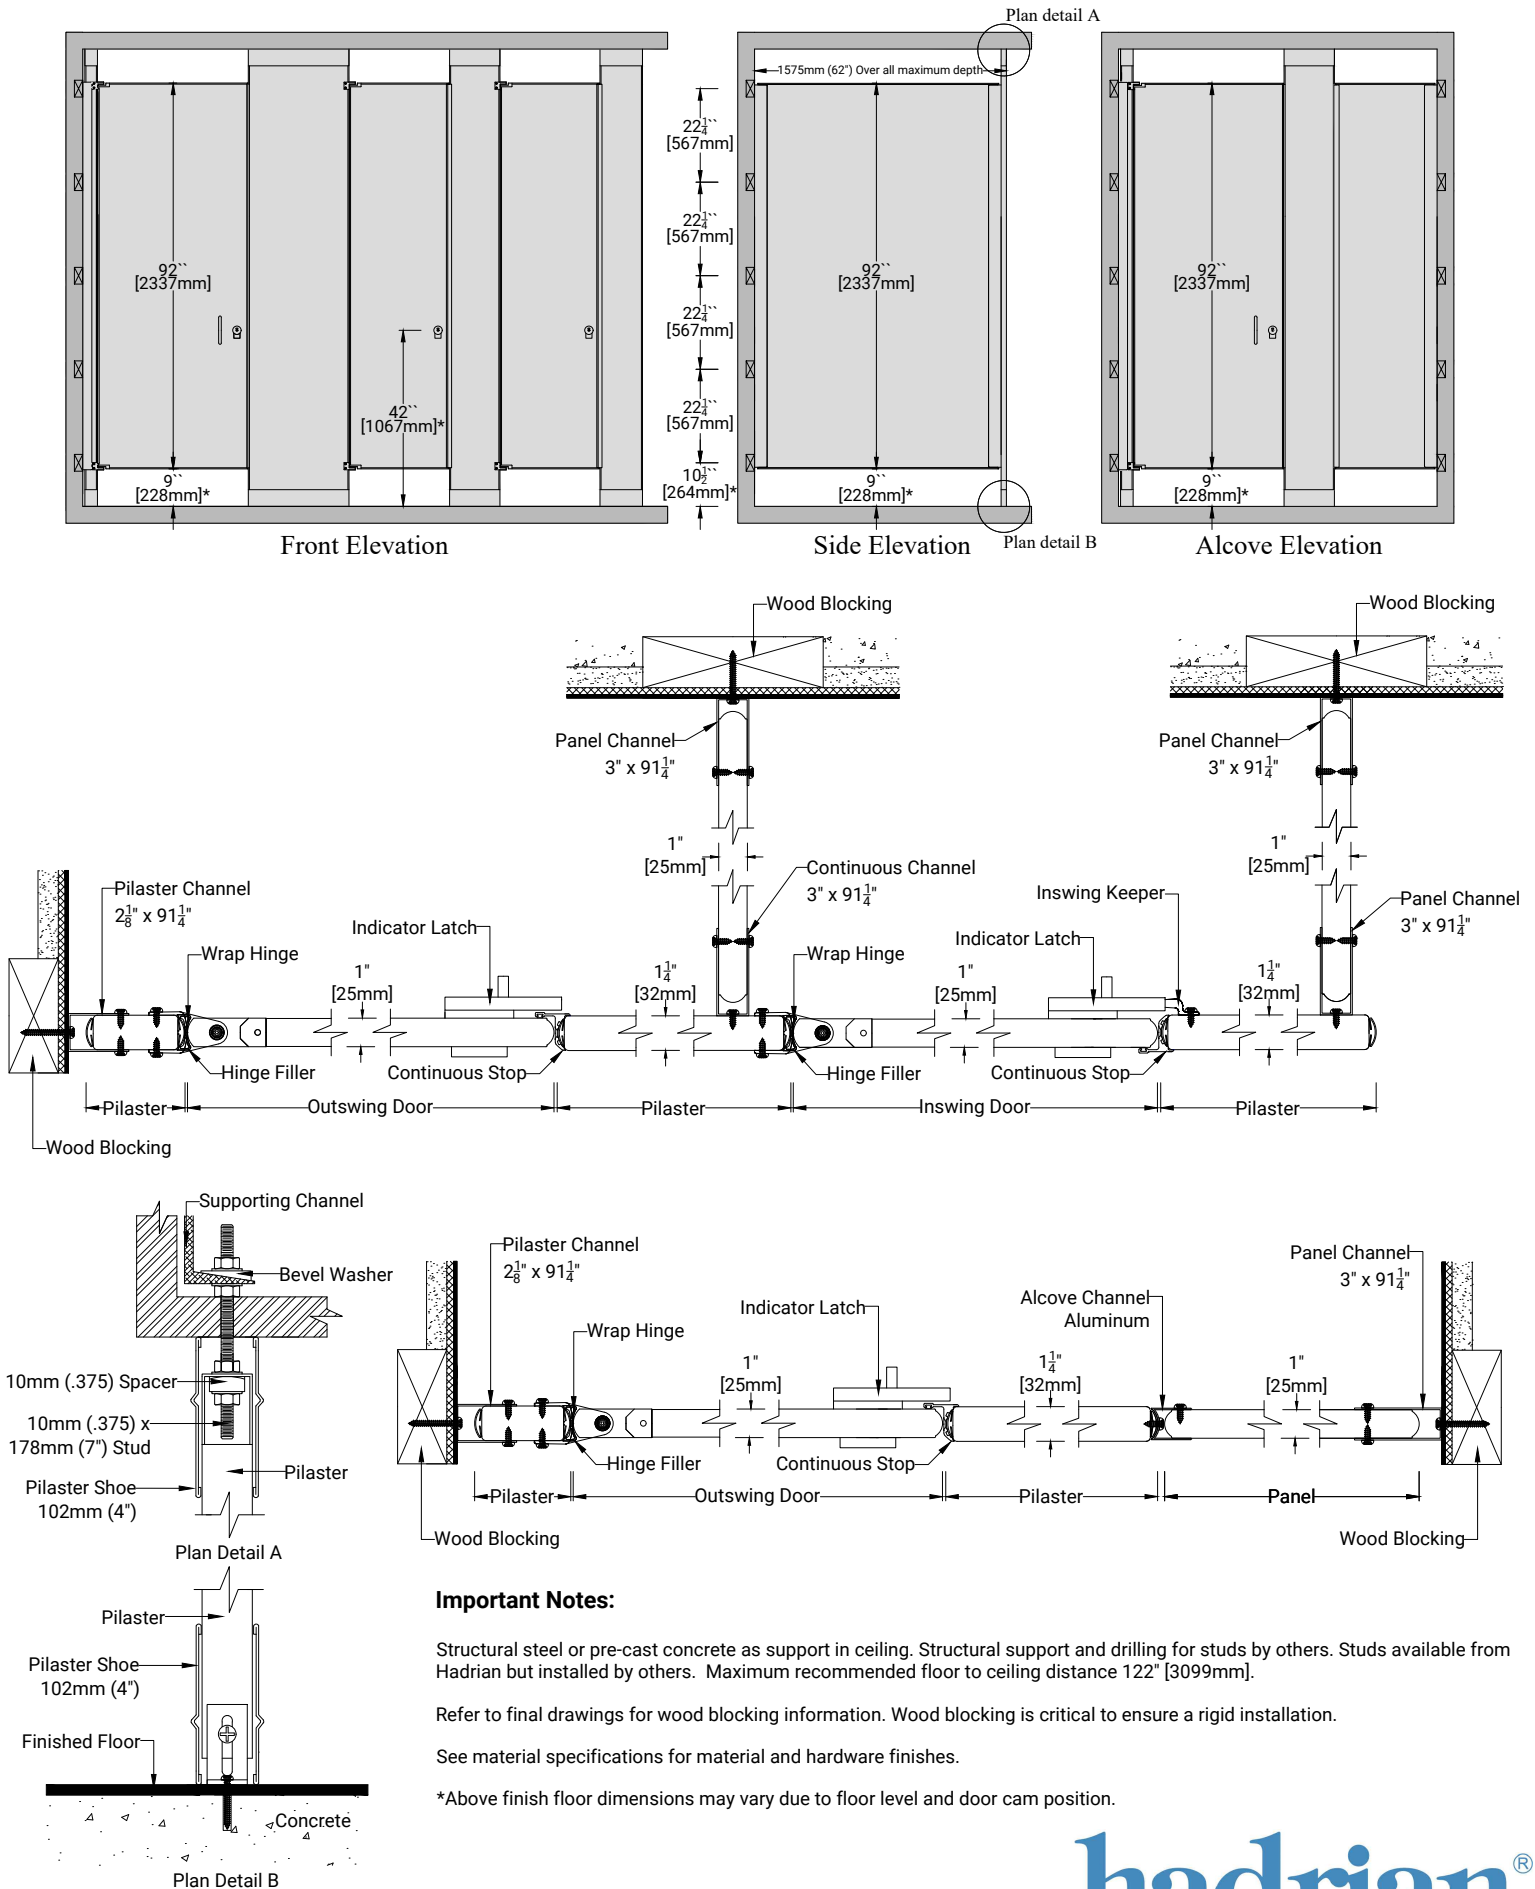

Metal Toilet Partitions

Elite Max Series - Floor Mounted Headrail Braced

Important Notes:

Structural steel or pre-cast concrete as support in ceiling. Structural support and drilling for studs by others. Studs available from Hadrian but installed by others. Maximum recommended floor to ceiling distance 122" [3099mm].

Refer to final drawings for wood blocking information. Wood blocking is critical to ensure a rigid installation.

See material specifications for material and hardware finishes.

*Above finish floor dimensions may vary due to floor level and door cam position.